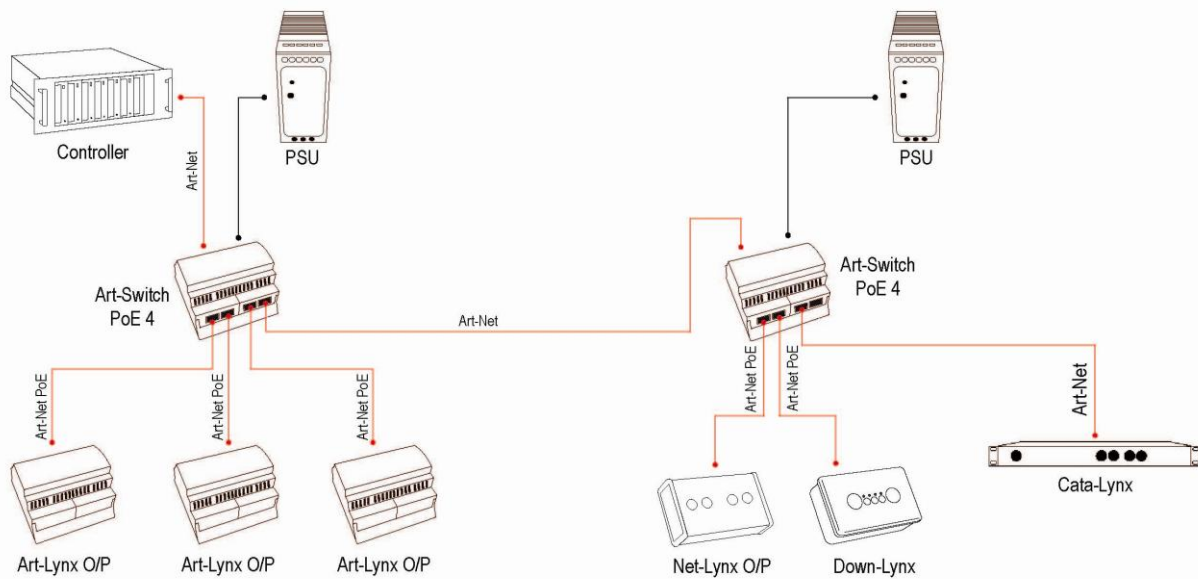

Application Drawing

Artistic Licence Engineering Ltd

Studio 1, Spectrum House
32-34 Gordon House Road
London, NW5 1LP
United Kingdom

Telephone +44 (0)20 8863 4515
Fax +44 (0)20 8426 0551
Email: Sales@ArtisticLicence.com
www.ArtisticLicence.com

All products are covered from date of purchase by a two-year return to base warranty.

Due to our policy of continuing product improvement, specifications are subject to change without notice.