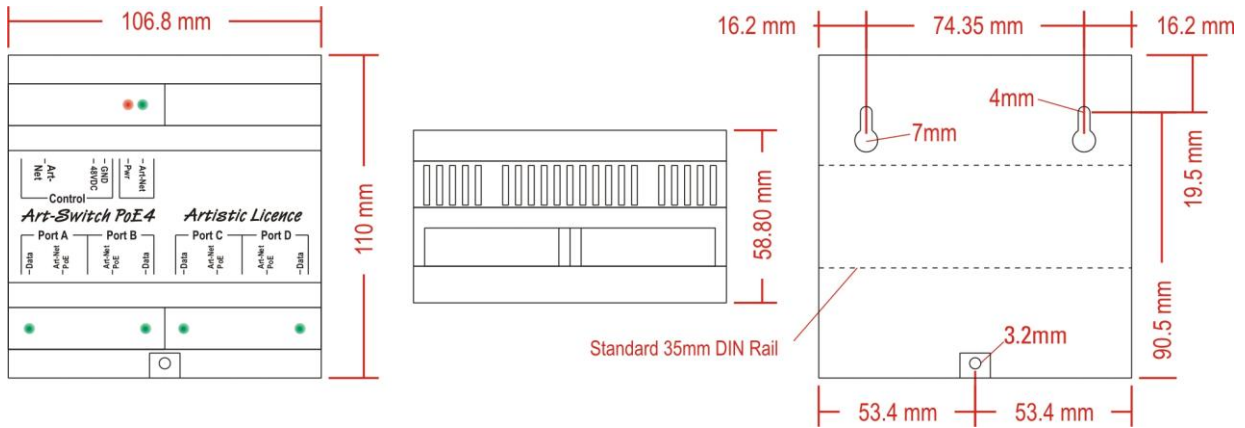

Mounting Drawing