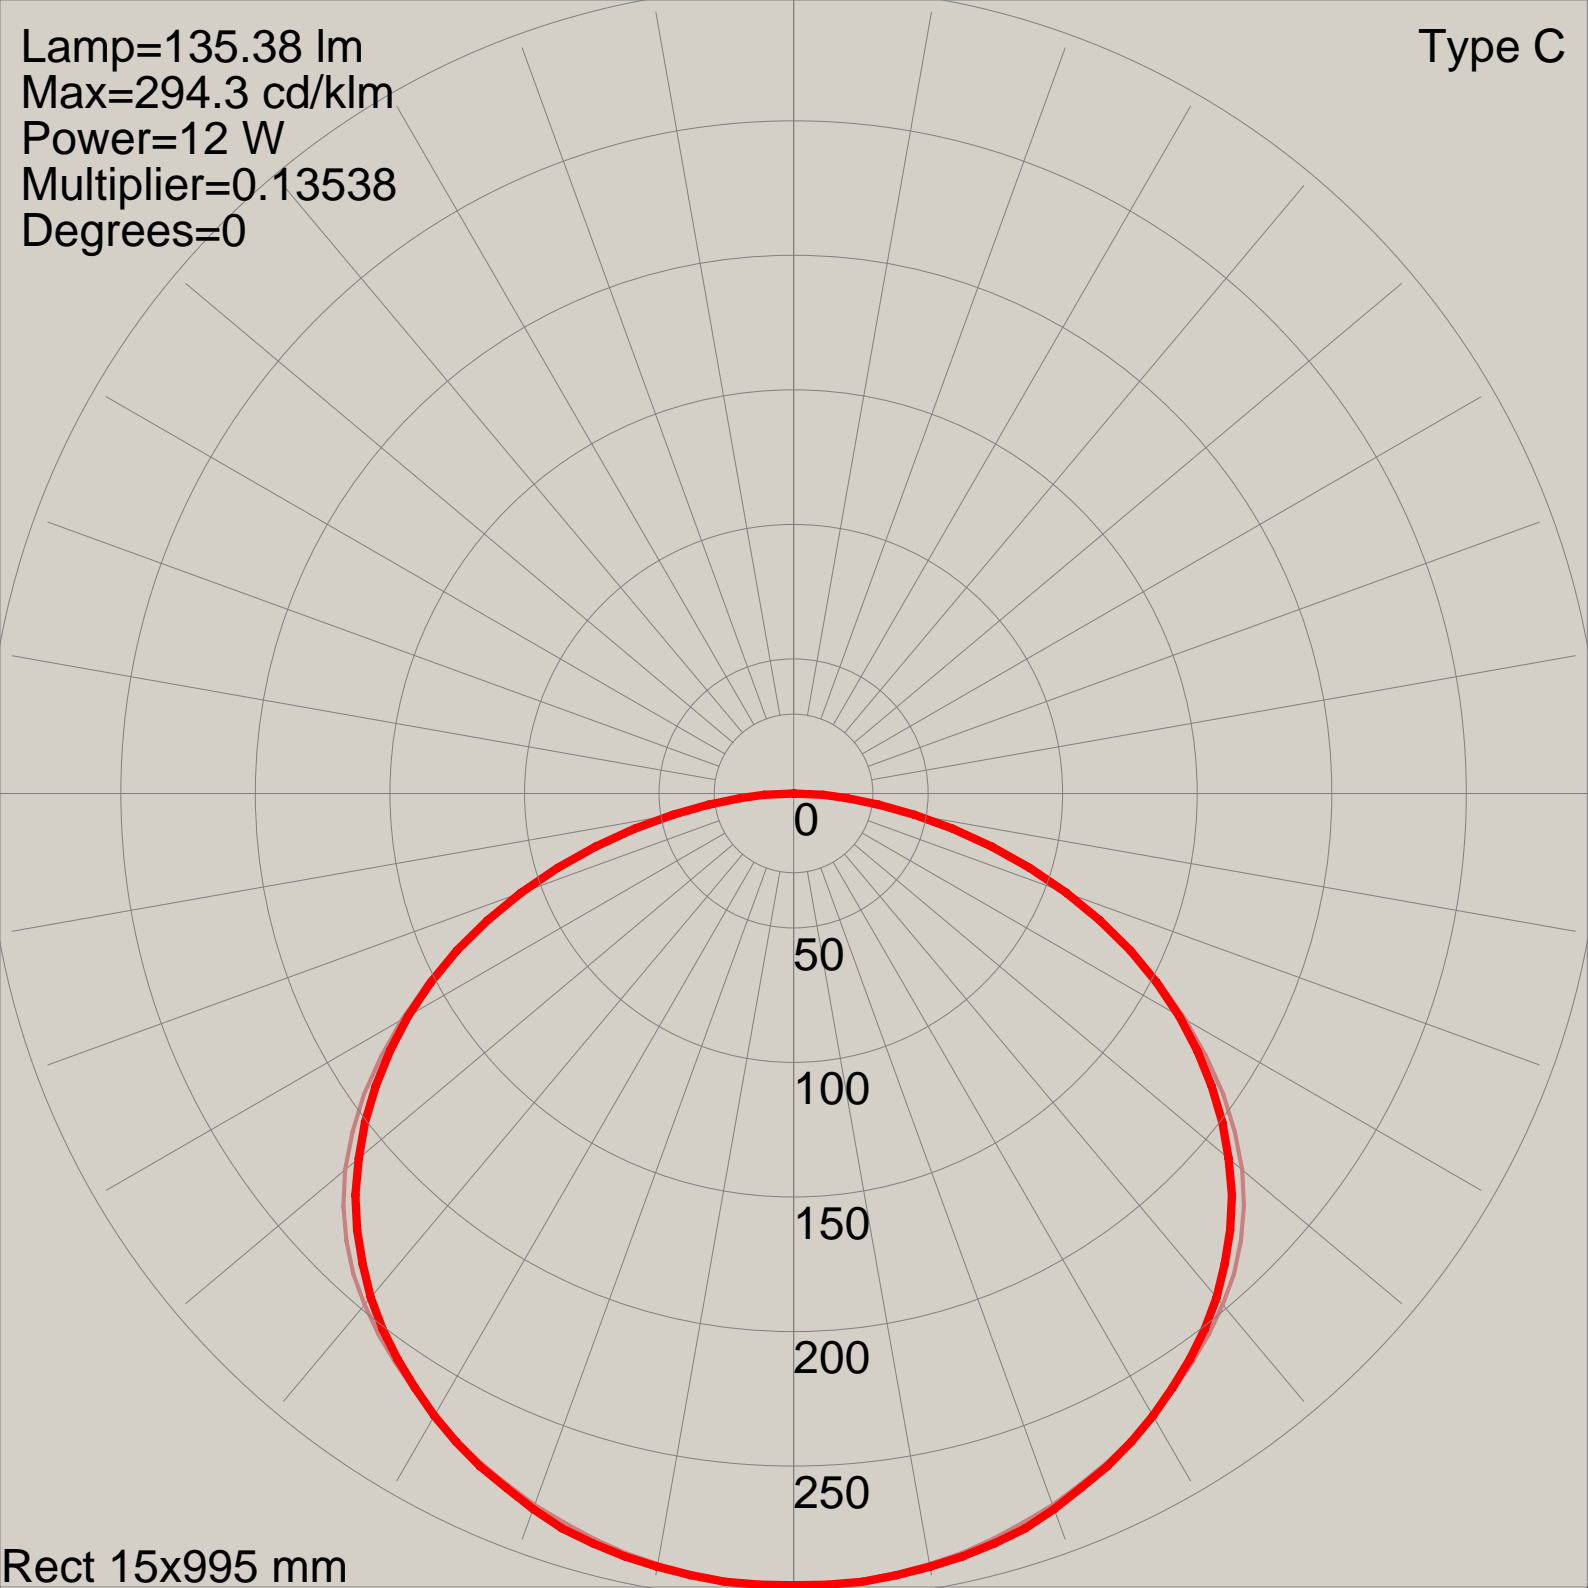

Type C

Lamp=135.38 lm  
Max=294.3 cd/klm  
Power=12 W  
Multiplier=0.13538  
Degrees=0

Rect 15x995 mm

Manufacturer: PTARMIGAN  
Luminaire catalog: RGB30-1M WHITE  
Luminaire: LED STRIP RGB30-1M WHITE  
Lamp catalog: 30RGB LED WHITE