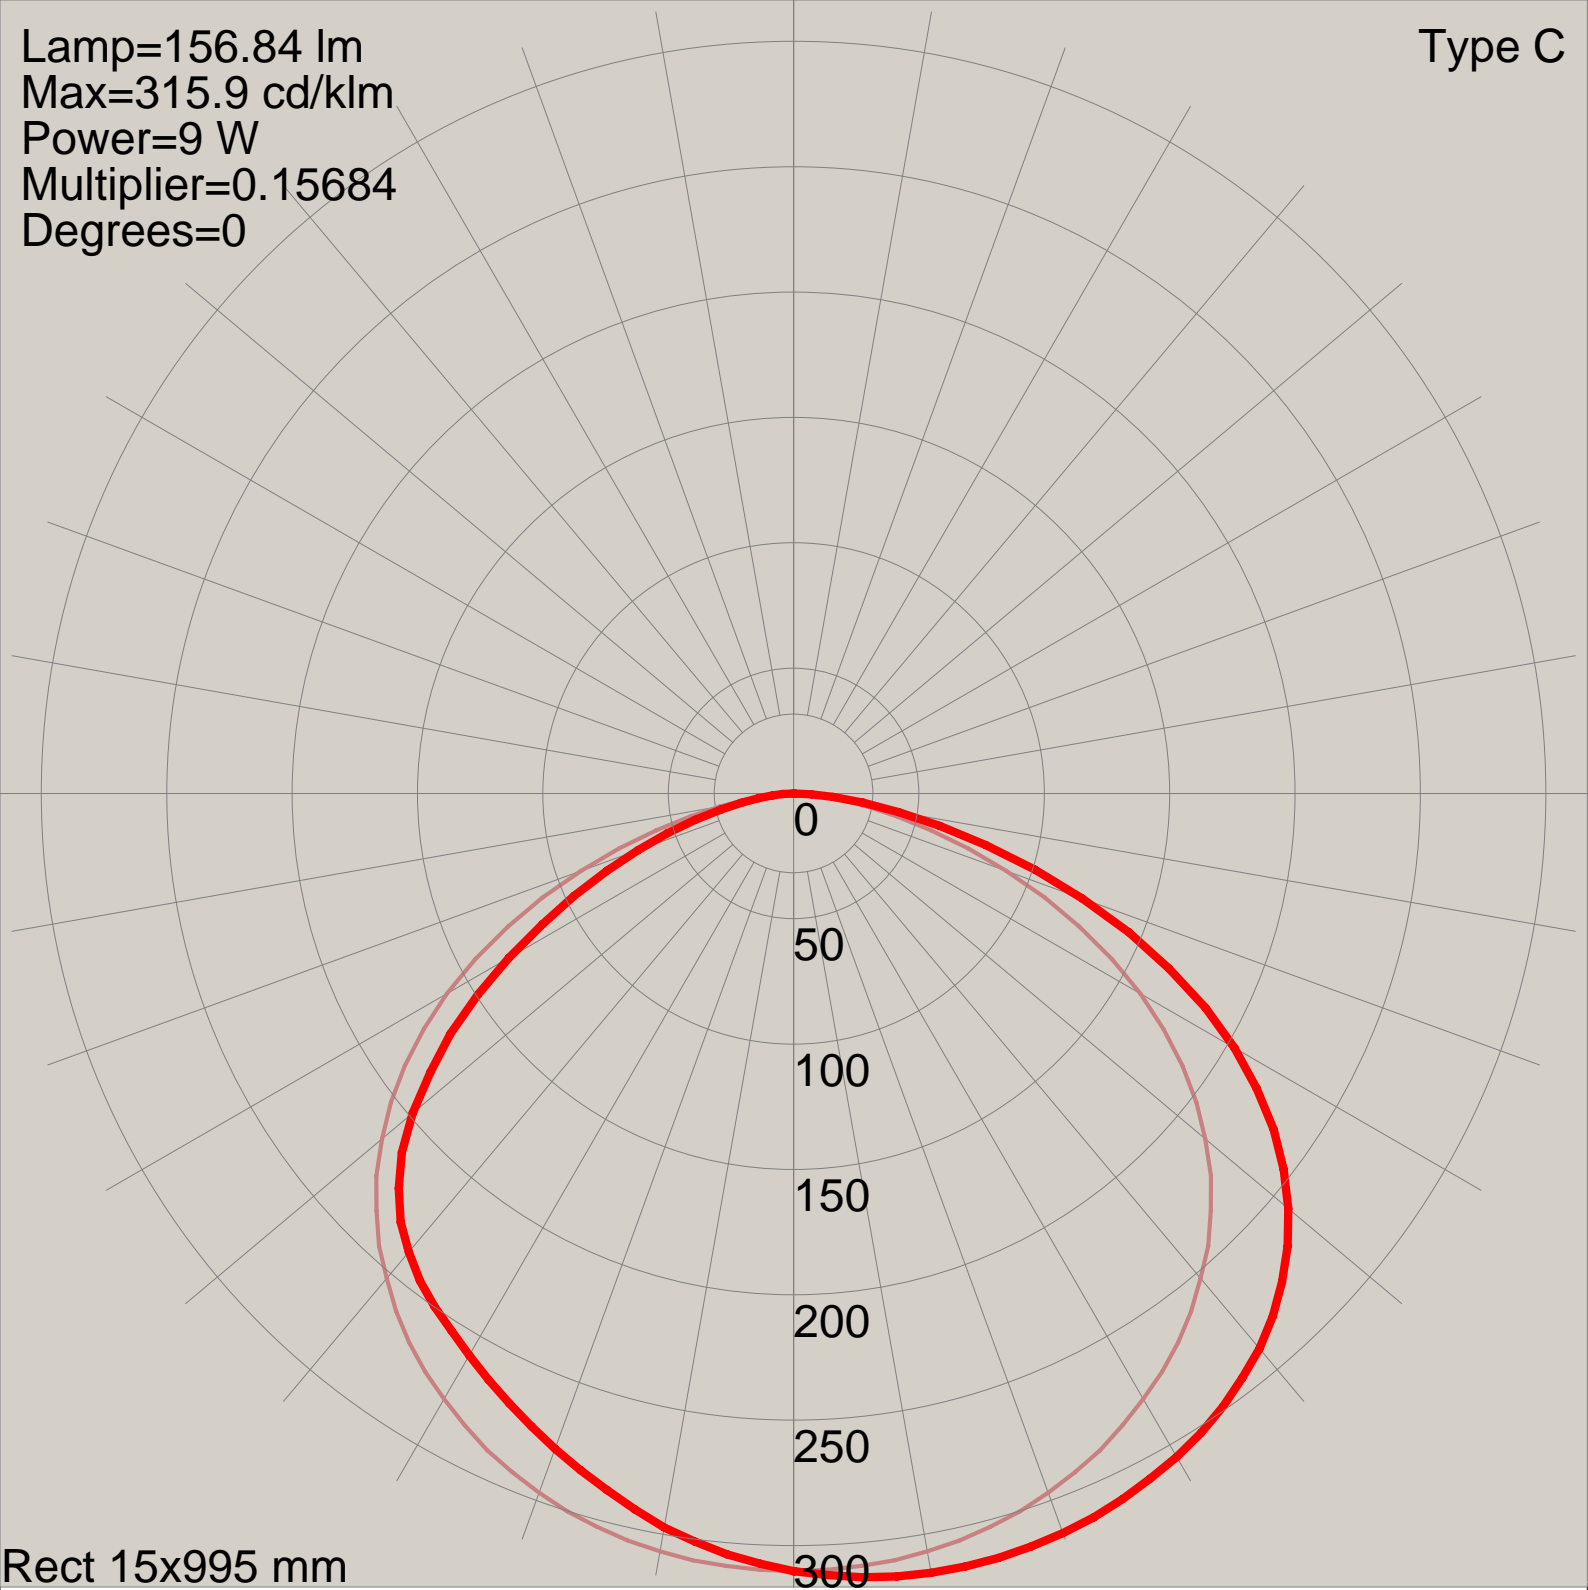

Type C

Lamp=156.84 lm  
Max=315.9 cd/klm  
Power=9 W  
Multiplier=0.15684  
Degrees=0

Rect 15x995 mm

Manufacturer: PTARMIGAN  
Luminaire catalog: RGB60-1M GREEN  
Luminaire: LED STRIP RGB60-1M GREEN  
Lamp catalog: 60RGB LED GREEN