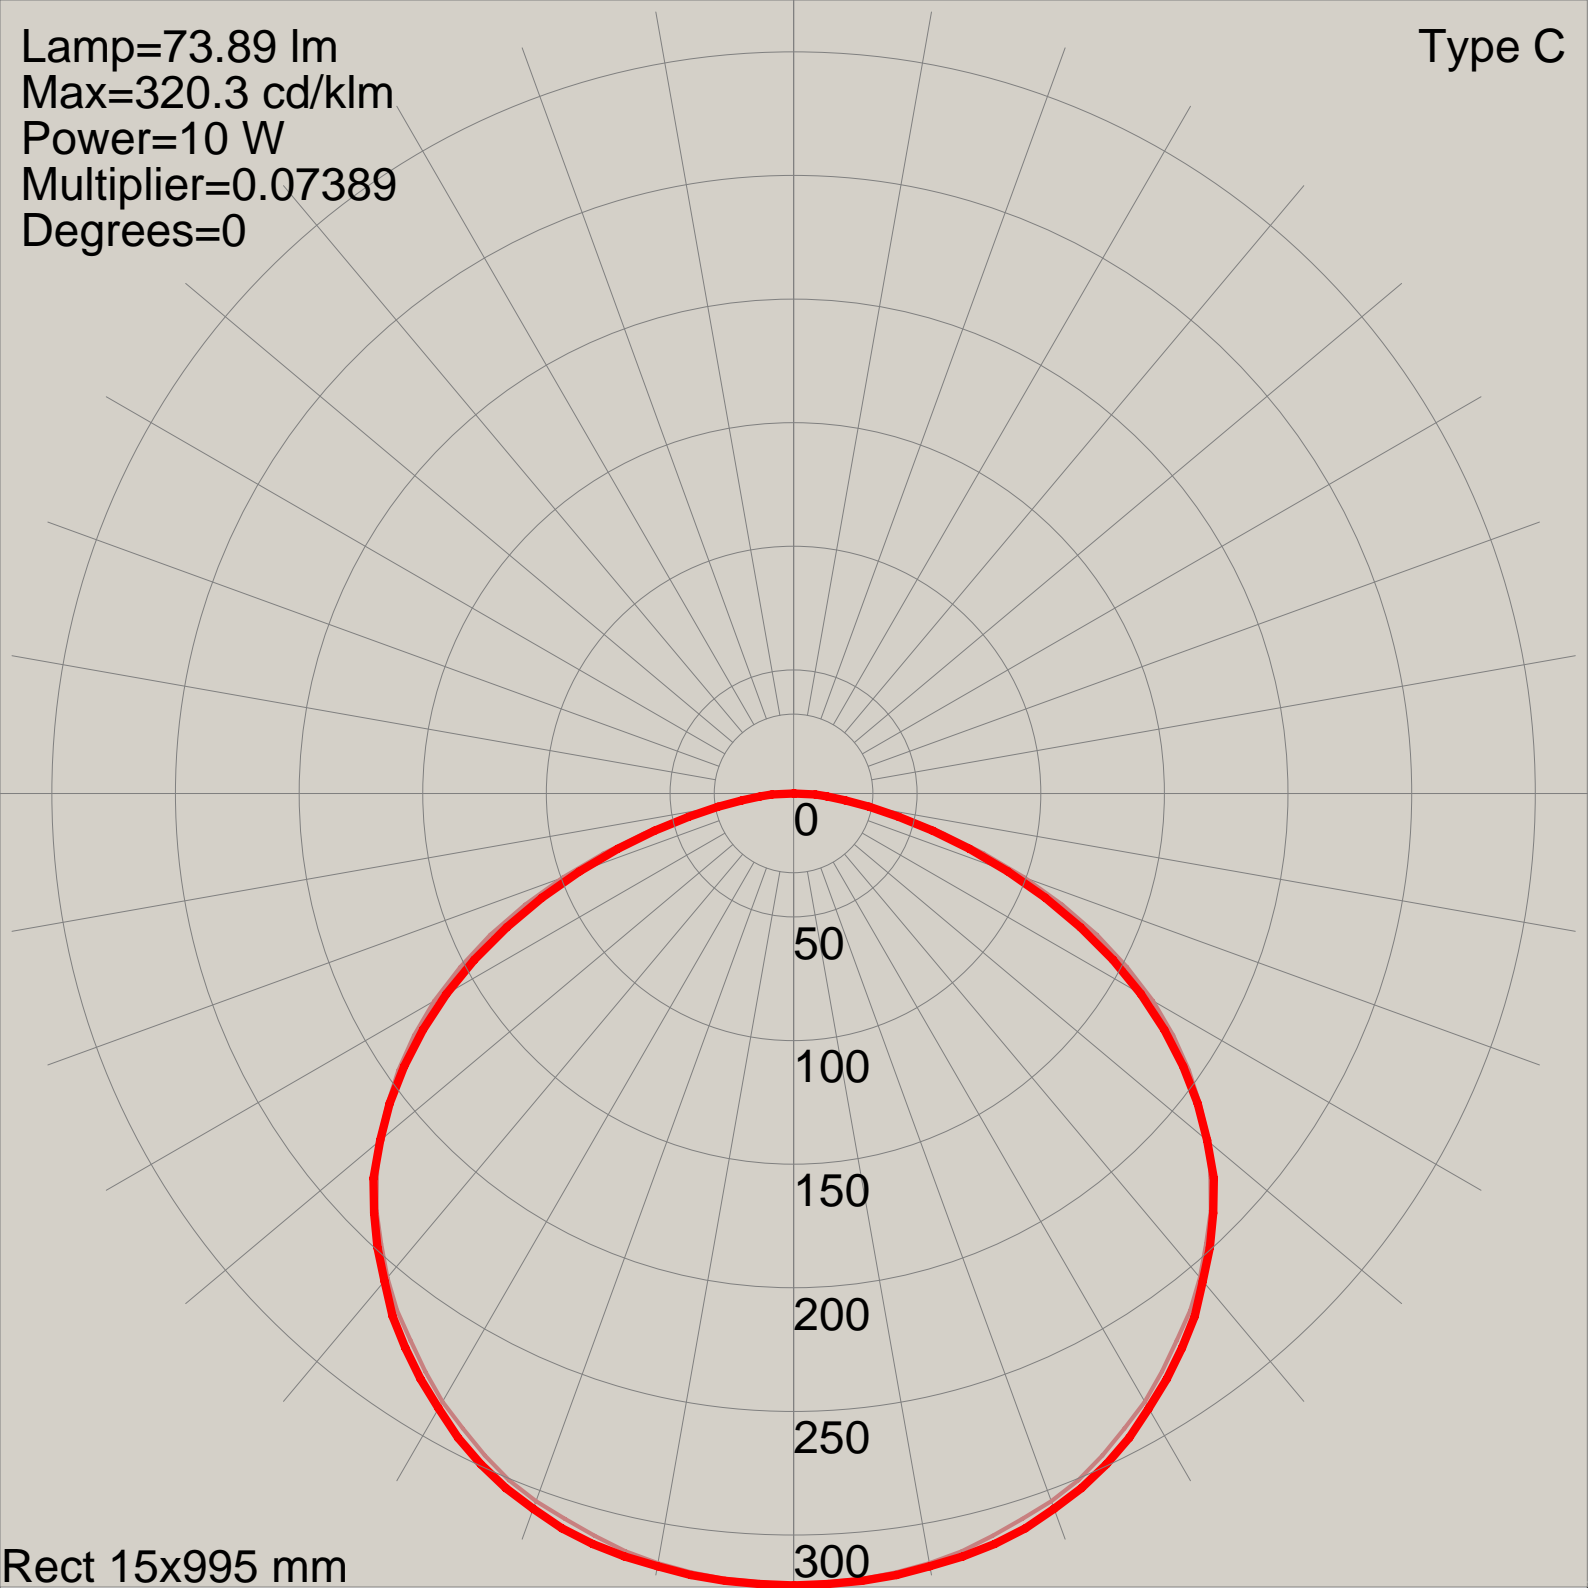

Type C

Lamp=73.89 lm  
Max=320.3 cd/klm  
Power=10 W  
Multiplier=0.07389  
Degrees=0

Rect 15x995 mm

Manufacturer: PTARMIGAN  
Luminaire catalog: RGB60-1M RED  
Luminaire: LED STRIP RGB60-1M RED  
Lamp catalog: 60RGB LED RED