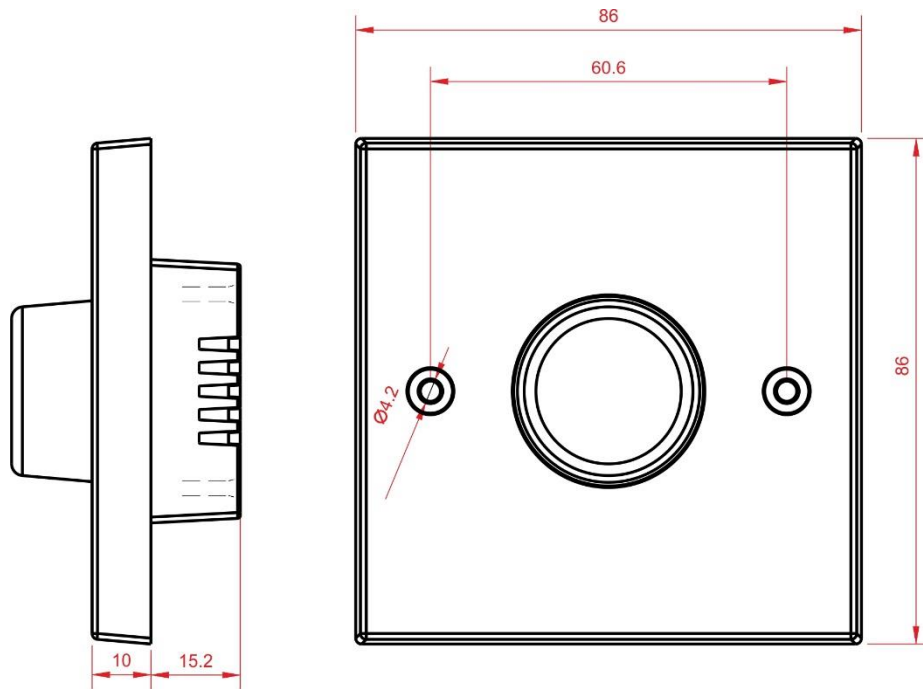

Mounting Drawing