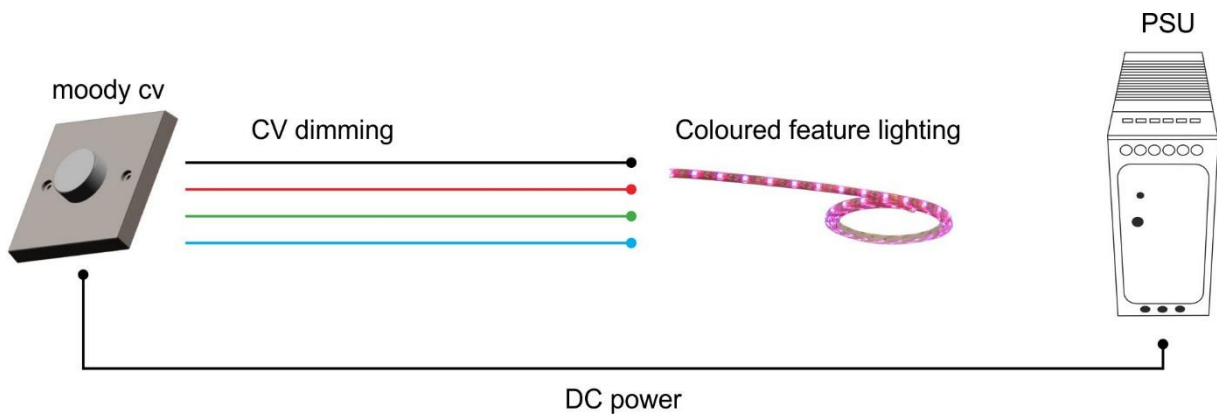

Application Drawing

Artistic Licence Engineering Ltd

Studio 1, Spectrum House
32-34 Gordon House Road
London, NW5 1LP
United Kingdom

Telephone +44 (0)20 8863 4515
Fax +44 (0)20 8426 0551
Email: Sales@ArtisticLicence.com
www.ArtisticLicence.com

All products are covered from date of purchase by a two-year return to base warranty.

Due to our policy of continuing product improvement, specifications are subject to change without notice.