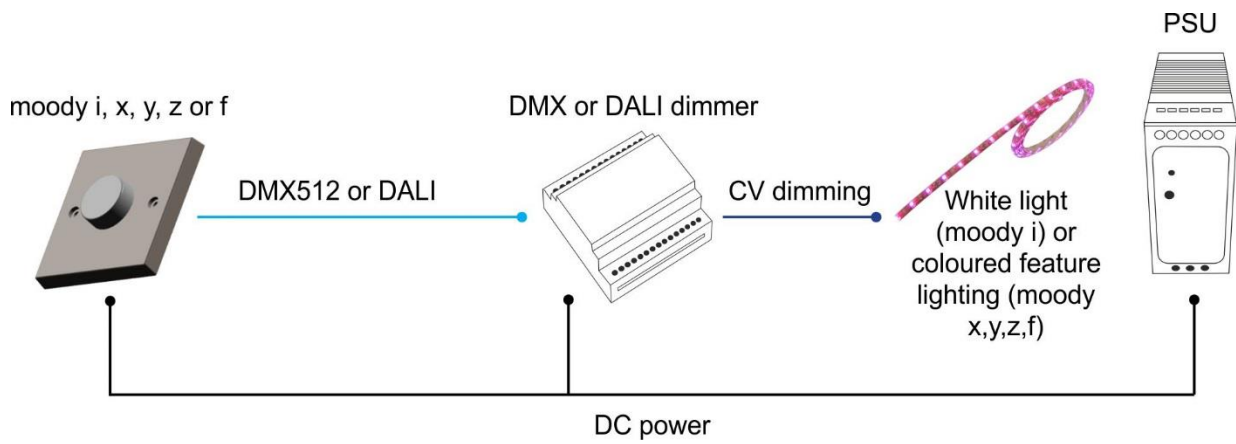

moody y1

Category

D) Lighting Controllers - moody wall panel

Description

Wall mount DALI & DMX panel controller for a zone of RGBW with illuminated rotary control

Mechanical

- Housing: UK '1-Gang' Style Panel
- Fascia plate (buy separately): Compatible with 'Scolmore definity click' range
- Overall Dimensions: 86mm (H) x 86mm (W) x 40mm (D)
- Depth behind mounting: 15.2mm
- Mounting: UK '1-Gang' Back Box 35mm (supplied)
- Mounting screw centres: 60.6mm
- Mass: 0.11kg
- Country of Manufacture: United Kingdom

User Interface / Indication

- (1) Rotary dial for overall intensity control with push on/off
- LED indication: shows overall intensity and colour

Control / Isolation

- Colour control: 4 DMX channels or 4 DALI groups
- Output Protocols: DMX512-A, DALI
- DMX Output connector: (1) 3-pin screw terminal
 - 0.2-1.5mm² (30-16AWG) solid conductors
 - 0.2-1.0mm² (30-16AWG) stranded conductors
- DMX Output isolation: Ground referenced
- DALI Output connector: (1) 2-pin screw terminal
 - 0.2-1.5mm² (30-16AWG) solid conductors
 - 0.2-1.0mm² (30-16AWG) stranded conductors
- DALI Output isolation: 2kV Opto-isolated

Product Code: moody y1

Accessories (not included): PSU

Mounting Drawing

Application Drawing

www.ArtisticLicence.com

Artistic Licence, The Mould Making Workshop
Soby Mews, Bovey Tracey, TQ13 9JG, UK

Sales@ArtisticLicence.com
Support@ArtisticLicence.com
Tel: +44 (0) 20 8863 4515