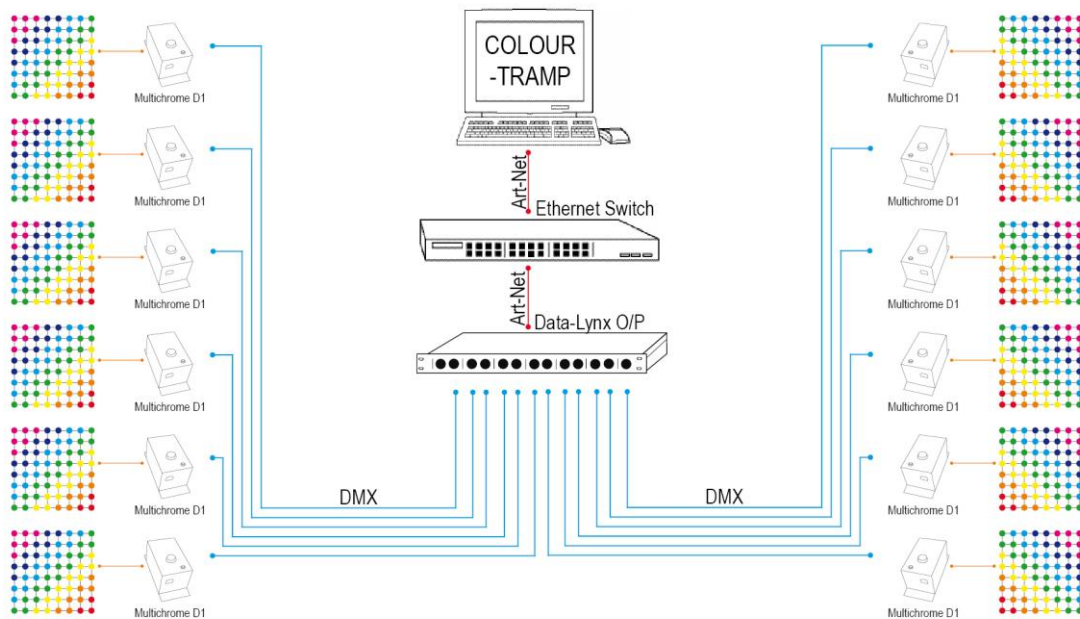

Application Drawing

Artistic Licence Engineering Ltd

Studio 1, Spectrum House
32-34 Gordon House Road
London, NW5 1LP
United Kingdom

Telephone +44 (0)20 8863 4515
Fax +44 (0)20 8426 0551

All products are covered from date of purchase by a two-year return to base warranty.

Due to our policy of continuing product improvement, specifications are subject to change without notice.