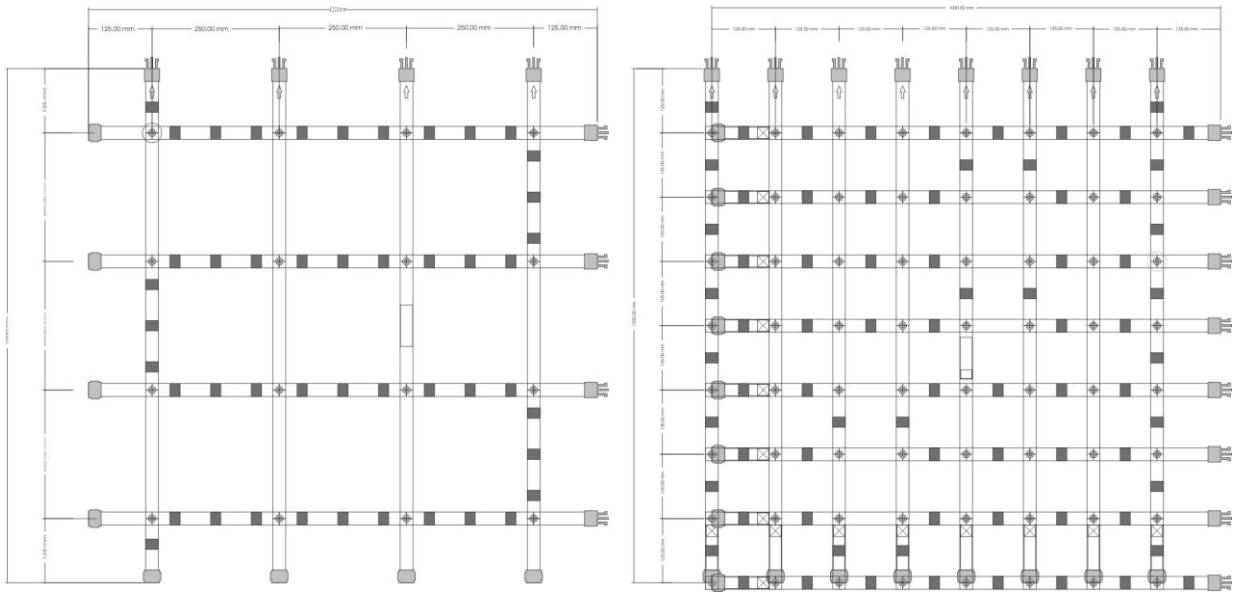

Mounting Drawing