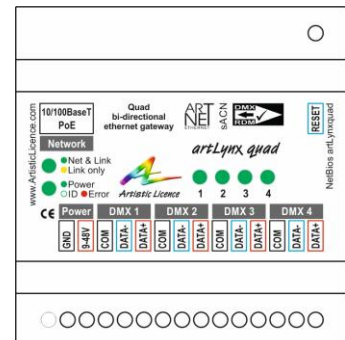

Artistic Licence

artLynx quad