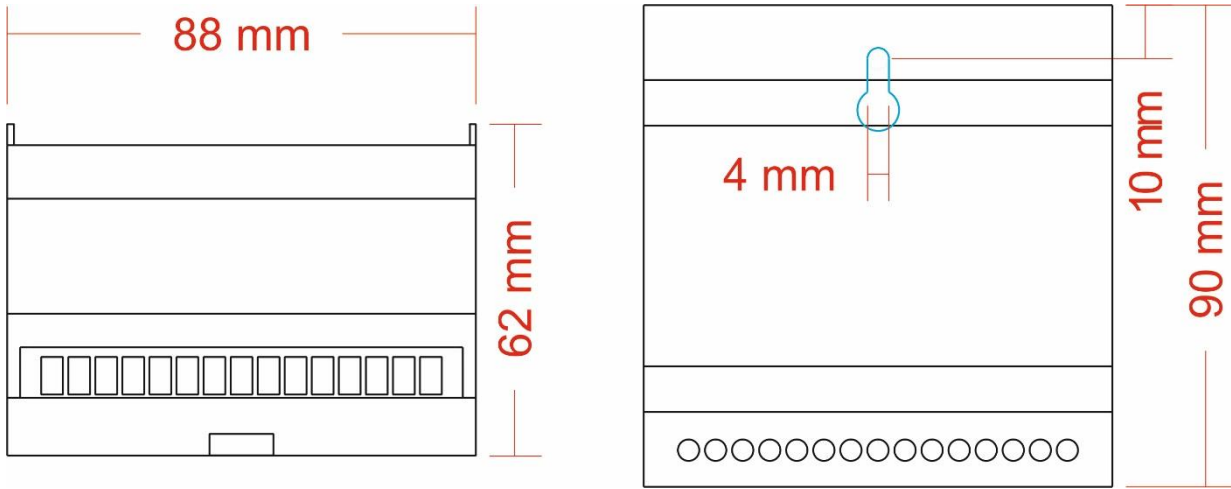

Mounting Drawing