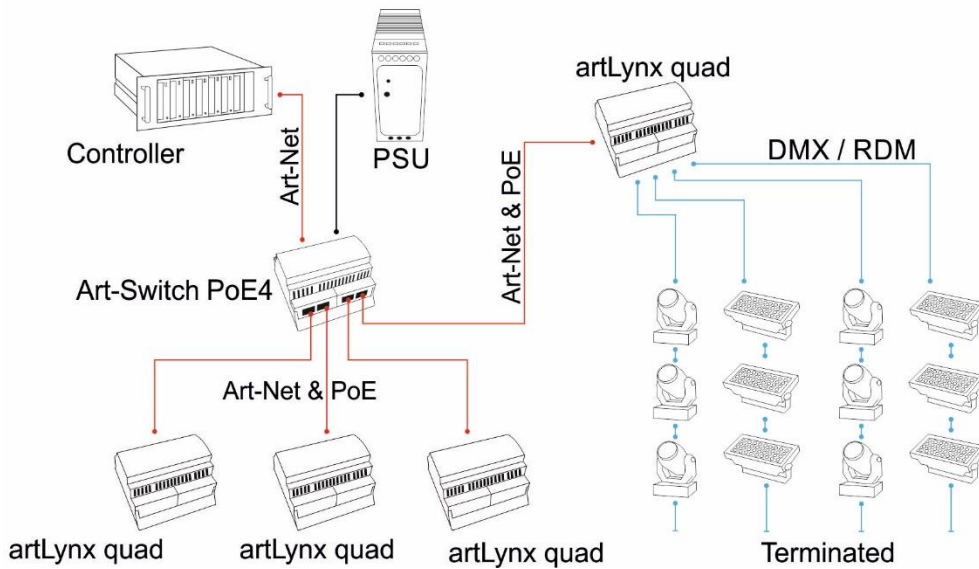

Application Drawing

In this example, four artLynx quad products are powered using PoE supplied by an Art-Switch PoE4. Each artLynx quad can convert up to 4 Universes of data.

www.ArtisticLicence.com

Artistic Licence, The Mould Making Workshop
Soby Mews, Bovey Tracey, TQ13 9JG, UK

Sales@ArtisticLicence.com
Support@ArtisticLicence.com
Tel: +44 (0) 20 8863 4515

Due to our policy of continuing product improvement specifications are subject to change without notice