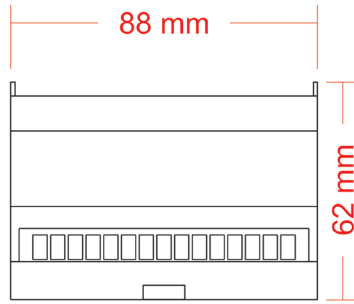

Mounting diagram