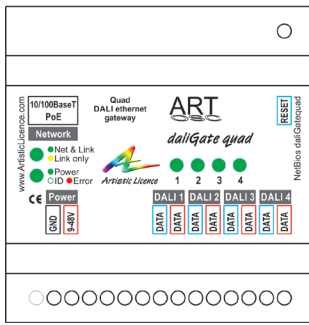

daliGate quad

Category

- C) Ethernet and Art-Net

Description

- Art-Net 4 / sACN to four DALI circuits

Mechanical

- Mounting: DIN rail (35 mm) or surface
- Material: Polycarbonate Plastic - UL94-V0 rated
- Overall Dimensions: 88mm (W) x 90mm (H) x 62mm (D)
- Mass: 0.2 kg
- Country of manufacture: UK

- Internal web browser, DMX-Workshop
- daliScene app for scenes
- Factory reset button / Squawk
- DHCP or static IP or LLRP negotiation
- LED Indication: Power / Network Activity / DALI

Control

- Art-Net 4, sACN (also Art-Osc via daliScene)
 - 10/100BaseT, auto-negotiation supported
 - PoE (IEEE 802.3af - 2003) supported
- DALI (including back channel)

Data connection & protection

- Ethernet connector: RJ45, isolated to 1 kV
- DALI Connector: (4) 2-pin screw terminal
- Output isolation: optical
- ESD protection: 15 kV

Ordering information

- Product code: daliGate quad
- Package contents: daliGate quad
- Accessories
 - PSU-9-1.5-FER
 - Art-Switch PoE4 & PSU-48-1-DR (powers up to 4 units)
 - daliScene app (free)

Artistic Licence

Mounting diagram

Application diagram

In this example, 3 Artistic Licence products (daliGate quad, artLynx quad and Art-Switch POE4) are used in combination to allow any Art-Net enabled lighting desk to control DALI ballasts alongside DMX fixtures. The Art-Switch POE4 optionally enables the gateways to be powered via the ethernet cable using Power-Over-Ethernet.