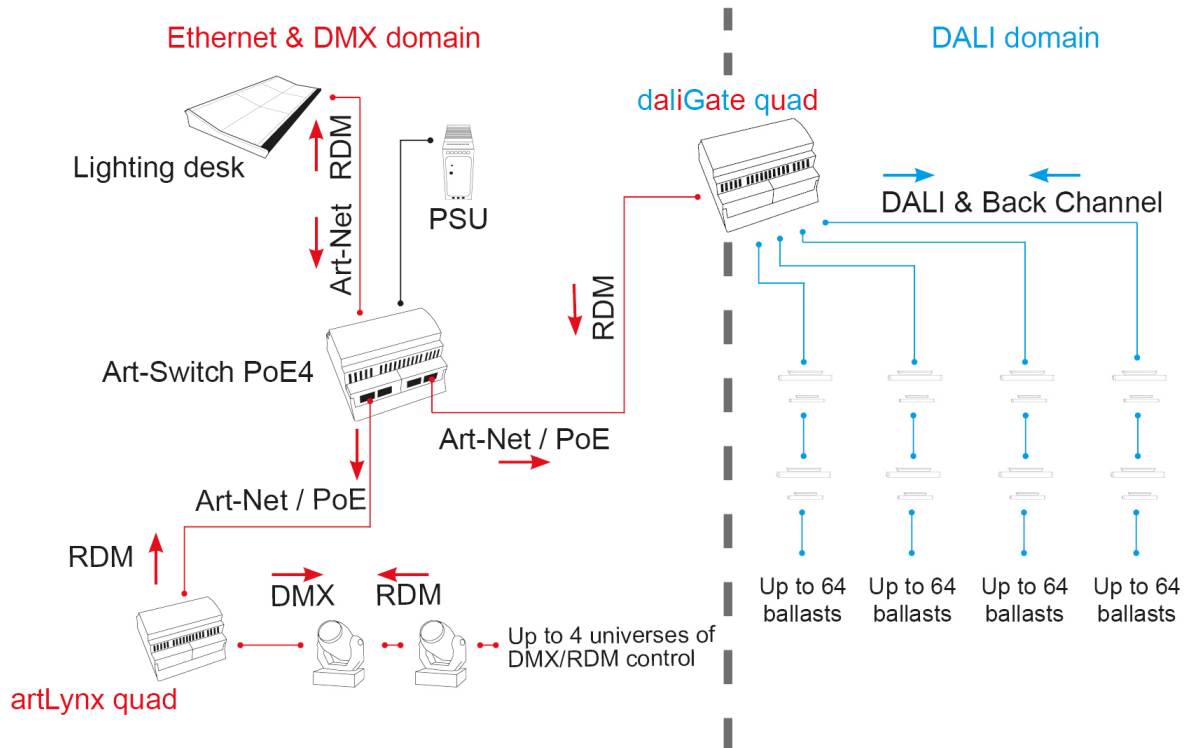

- Internal web browser, DMX-Workshop
- daliScene app for scenes
- Factory reset button / Squawk
- DHCP or static IP or LLRP negotiation
- LED Indication: Power / Network Activity / DALI

Control

- Art-Net 4, sACN (also Art-Osc via daliScene)
 - 10/100BaseT, auto-negotiation supported
 - PoE (IEEE 802.3af - 2003) supported
- DALI (including back channel)

Data connection & protection

- Ethernet connector: RJ45, isolated to 1 kV
- DALI Connector: (4) 2-pin screw terminal
- Output isolation: optical
- ESD protection: 15 kV

Ordering information

- Product code: daliGate quad
- Package contents: daliGate quad
- Accessories
 - PSU-9-1.5-FER
 - Art-Switch PoE4 & PSU-48-1-DR (powers up to 4 units)
 - daliScene app (free)

Artistic Licence

Mounting diagram

Application diagram

In this example, 3 Artistic Licence products (daliGate quad, artLynx quad and Art-Switch POE4) are used in combination to allow any Art-Net enabled lighting desk to control DALI ballasts alongside DMX fixtures. The Art-Switch POE4 optionally enables the gateways to be powered via the ethernet cable using Power-Over-Ethernet.