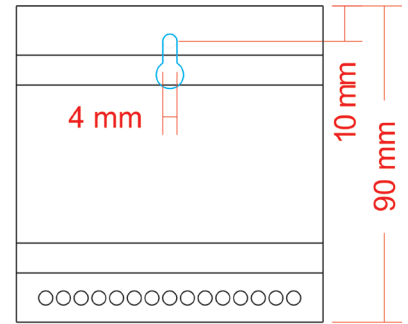

Mounting diagram