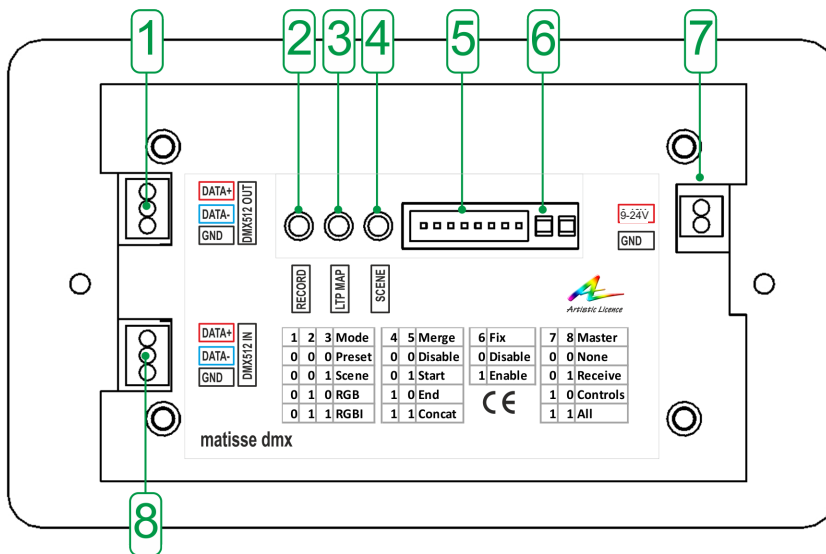

Power & Electrical

- Input voltage: 9-24 VDC
- Input connector: 2-pin screw terminal DC voltage input (1 no.)
- Input power (max): 1W
- Duty cycle: 100% @ 25°C

User interface / LED indication

- Illuminated faders (6 no.)
- LED indicator (back): DMX / Programming / Mode change
- Standard panel in RAL7043 colour
- Custom colour and silkscreen on special order

Control / Data connections

- Input Protocols: DMX512, DMX512 (1990), DMX512-A
- Output Protocols: Same as input
- Input connector - 3-pin screw terminals (1 no.)
- Output connector - 3-pin screw terminals (1 no.)

Ordering information

- Product code: matisse f6 dmx
- Package contents: matisse f6 dmx
- Accessories: Back-Box, PSU-9-1.5-FER

Artistic Licence

Mounting diagram

Connections diagram

Ref.	Type	Description
1	Data Connection	DMX output
2	Programming	Record button
3	Programming	LTP map button
4	Programming	Scene button
5	Mode Configuration	DIP switches
6	LED indication	DMX/ Programming/Mode change
7	Power Connection	9-24 VDC
8	Data Connection	DMX input