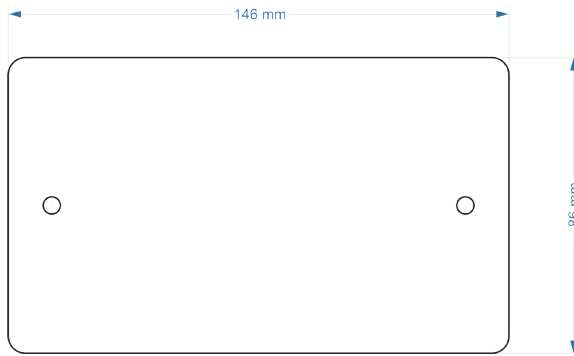

Mounting diagram