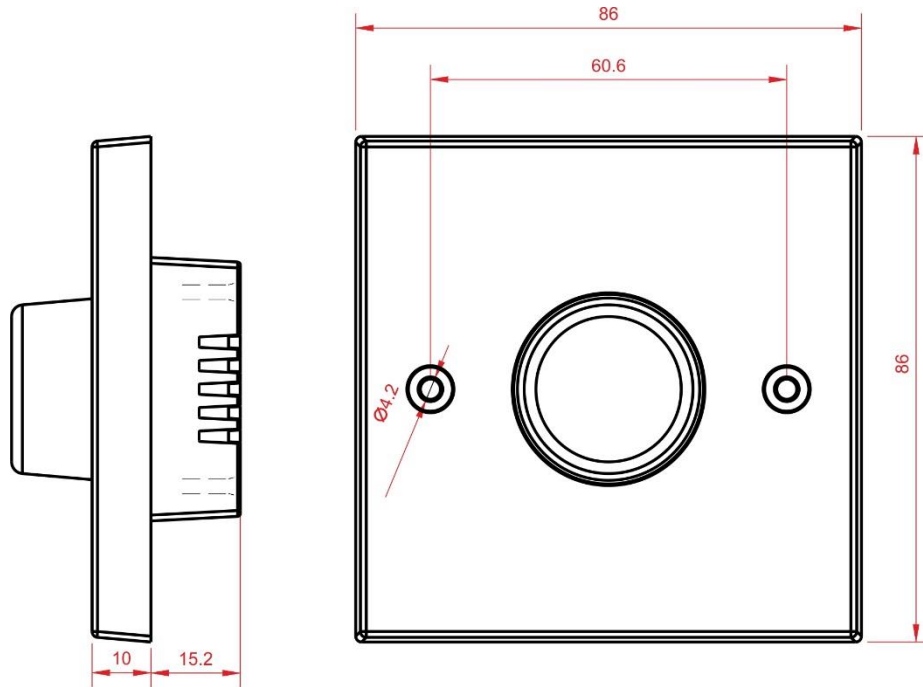

Mounting Drawing