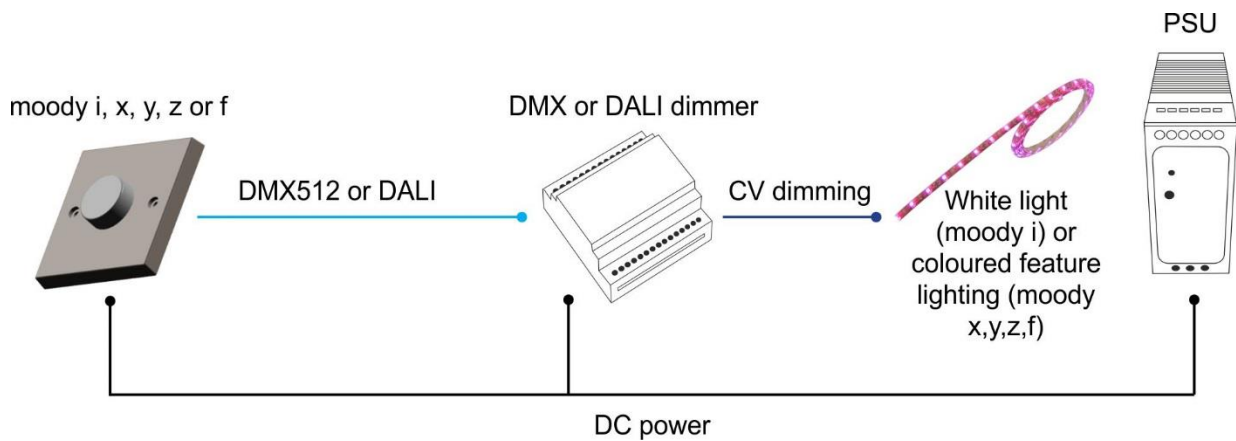

User Interface / Indication

- (1) Rotary dial for master level with push on/off
- LED indication: shows master level

Control / Isolation

- Intensity control: 16 DMX channels or 16 DALI groups
- Output Protocols: DMX512-A, DALI
- DMX Output connector: (1) 3-pin screw terminal
- 0.2-1.5mm² (30-16AWG) solid conductors
- 0.2-1.0mm² (30-16AWG) stranded conductors
- DMX Output: PSU referenced
- DALI Output connector: (1) 2-pin screw terminal
- 0.2-1.5mm² (30-16AWG) solid conductors
- 0.2-1.0mm² (30-16AWG) stranded conductors
- DALI Output isolation: 2kV Opto-isolated

Ordering Info

Product Code: moody i16

Accessories (not included): PSU

Mounting Drawing

Application Drawing

www.ArtisticLicence.com

Artistic Licence, The Mould Making Workshop
Soby Mews, Bovey Tracey, TQ13 9JG, UK