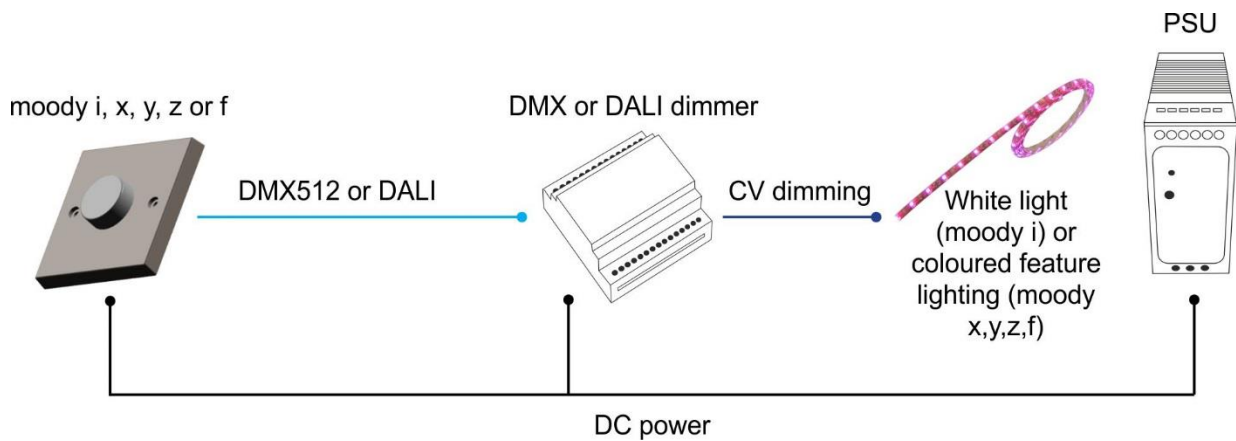

moody i6

Category

D) Lighting Controllers - moody wall panel

Description

Wall mount DALI & DMX panel controller for intensity control over 6 channels of white light with illuminated rotary dial

Mechanical

- Housing: UK '1-Gang' Style Panel
- Fascia plate (buy separately): Compatible with 'Scolmore definity click' range
- Overall Dimensions: 86mm (H) x 86mm (W) x 40mm (D)
- Depth behind mounting: 15.2mm
- Mounting: UK '1-Gang' Back Box 35mm (supplied)
- Mounting screw centres: 60.6mm
- Mass: 0.11kg
- Country of Manufacture: United Kingdom

User Interface / Indication

- (1) Rotary dial for master level with push on/off
- LED indication: shows master level

Control / Isolation

- Intensity control: 6 DMX channels or 6 DALI groups
- Output Protocols: DMX512-A, DALI
- DMX Output connector: (1) 3-pin screw terminal
 - 0.2-1.5mm² (30-16AWG) solid conductors
 - 0.2-1.0mm² (30-16AWG) stranded conductors
- DMX Output: PSU referenced
- DALI Output connector: (1) 2-pin screw terminal
 - 0.2-1.5mm² (30-16AWG) solid conductors
 - 0.2-1.0mm² (30-16AWG) stranded conductors
- DALI Output isolation: 2kV Opto-isolated

Ordering Info

Product Code: moody i6
Accessories (not included): PSU

Mounting Drawing

Application Drawing

www.ArtisticLicence.com

Artistic Licence, The Mould Making Workshop
Soby Mews, Bovey Tracey, TQ13 9JG, UK