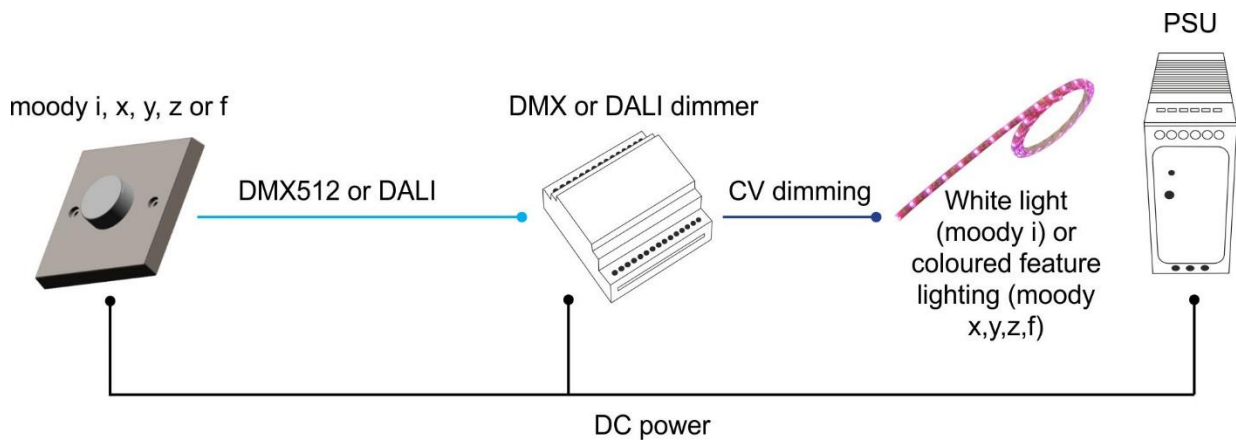

moody x1

Category

D) Lighting Controllers - moody wall panel

Description

Wall mount DALI & DMX panel controller for an RGB zone/fixture with illuminated rotary control

Mechanical

- Housing: UK '1-Gang' Style Panel
- Fascia plate (buy separately): Compatible with 'Scolmore definity click' range
- Overall Dimensions: 86mm (H) x 86mm (W) x 40mm (D)
- Depth behind mounting: 15.2mm
- Mounting: UK '1-Gang' Back Box 35mm (supplied)
- Mounting screw centres: 60.6mm
- Mass: 0.11kg
- Country of Manufacture: United Kingdom

User Interface / Indication

- (1) Rotary dial for overall intensity control with push on/off
- LED indication: shows overall intensity and colour

Control / Isolation

- Colour control: 3 DMX channels or 3 DALI groups
- Output Protocols: DMX512-A, DALI
- DMX Output connector: (1) 3-pin screw terminal
- 0.2-1.5mm² (30-16AWG) solid conductors
- 0.2-1.0mm² (30-16AWG) stranded conductors
- DMX Output: PSU referenced
- DALI Output connector: (1) 2-pin screw terminal
- 0.2-1.5mm² (30-16AWG) solid conductors
- 0.2-1.0mm² (30-16AWG) stranded conductors
- DALI Output isolation: 2kV Opto-isolated

Product Code: moody x1

Accessories (not included): PSU

Mounting Drawing

Application Drawing

www.ArtisticLicence.com

Artistic Licence, The Mould Making Workshop
Soby Mews, Bovey Tracey, TQ13 9JG, UK

Sales@ArtisticLicence.com
Support@ArtisticLicence.com
Tel: +44 (0) 20 8863 4515