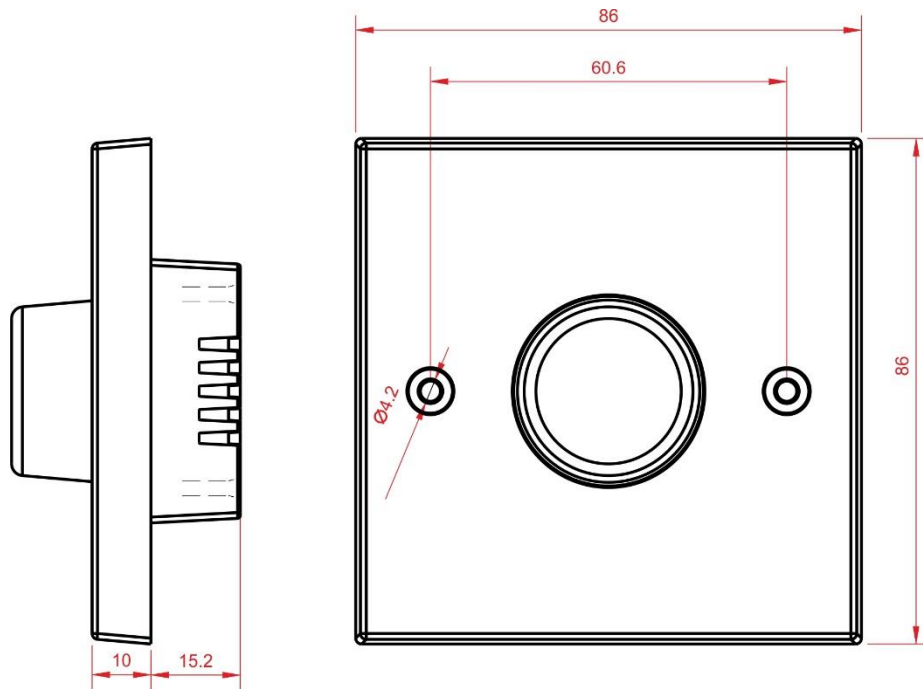

moody x3

Category

D) Lighting Controllers - moody wall panel

Description

Wall mount DALI & DMX panel controller for 3 zones of RGB with illuminated rotary control

Mechanical

- Housing: UK '1-Gang' Style Panel
- Fascia plate (buy separately): Compatible with 'Scolmore definity click' range
- Overall Dimensions: 86mm (H) x 86mm (W) x 40mm (D)
- Depth behind mounting: 15.2mm
- Mounting: UK '1-Gang' Back Box 35mm (supplied)
- Mounting screw centres: 60.6mm
- Mass: 0.11kg
- Country of Manufacture: United Kingdom

- moody x3
- Back Box

Ordering Info

Product Code: moody x3

Accessories (not included): PSU

Mounting Drawing

Application Drawing

www.ArtisticLicence.com

Artistic Licence, The Mould Making Workshop
Soby Mews, Bovey Tracey, TQ13 9JG, UK