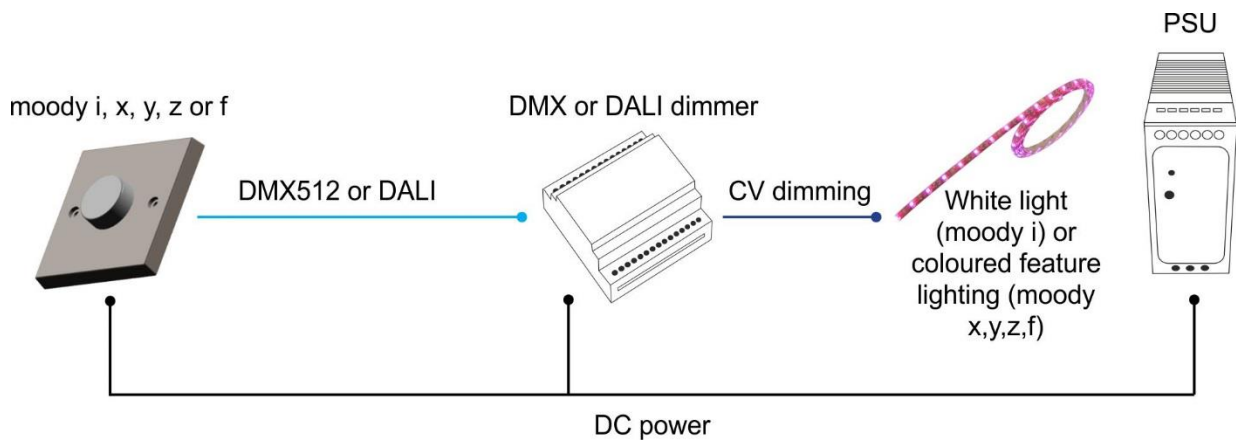

moody x3

Category

D) Lighting Controllers - moody wall panel

Description

Wall mount DALI & DMX panel controller for 3 zones of RGB with illuminated rotary control

Mechanical

- Housing: UK '1-Gang' Style Panel
- Fascia plate (buy separately): Compatible with 'Scolmore definity click' range
- Overall Dimensions: 86mm (H) x 86mm (W) x 40mm (D)
- Depth behind mounting: 15.2mm
- Mounting: UK '1-Gang' Back Box 35mm (supplied)
- Mounting screw centres: 60.6mm
- Mass: 0.11kg
- Country of Manufacture: United Kingdom

User Interface / Indication

- (1) Rotary dial for overall intensity control with push on/off
- LED indication: shows overall intensity and colour of Zone 1

Control / Isolation

- Colour control: 9 DMX channels or 9 DALI groups
- Output Protocols: DMX512-A, DALI
- DMX Output connector: (1) 3-pin screw terminal
- 0.2-1.5mm² (30-16AWG) solid conductors
- 0.2-1.0mm² (30-16AWG) stranded conductors
- DMX Output: PSU referenced
- DALI Output connector: (1) 2-pin screw terminal
- 0.2-1.5mm² (30-16AWG) solid conductors
- 0.2-1.0mm² (30-16AWG) stranded conductors
- DALI Output isolation: 2kV Opto-isolated

Programming

- (1) Rotary dial with programming mode (enter/exit by holding down for 3 secs)
- Set the hue and saturation of 3 independent zones
- (1) Rear jumper for programming inhibit

Package Contents

- moody x3
- Back Box

Ordering Info

Product Code: moody x3

Accessories (not included): PSU

Mounting Drawing

Application Drawing

www.ArtisticLicence.com

Artistic Licence, The Mould Making Workshop
Soby Mews, Bovey Tracey, TQ13 9JG, UK