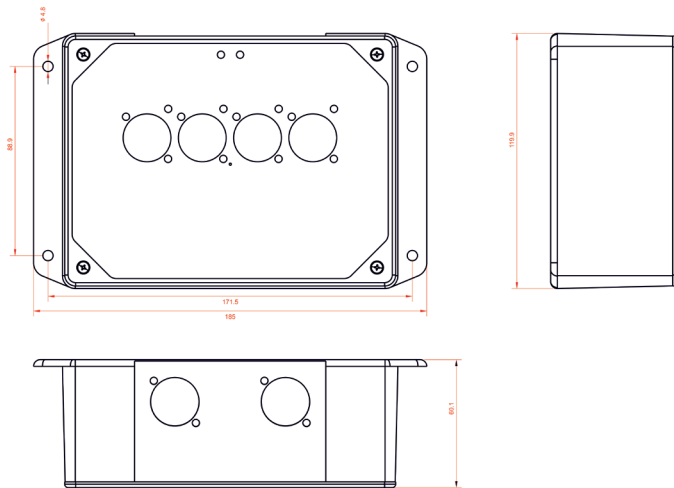

Mounting diagram