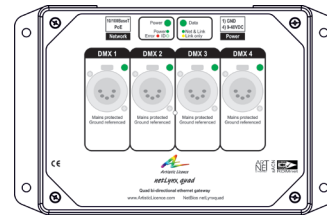

netLynx quad

Category

- Art-Net & sACN

Description

- Four universe Art-Net / sACN to DMX512 & RDM converter. All 4 ports are bidirectional and also support DMX512 to Art-Net/sACN conversion.

Mechanical

- Mounting: Flange or Desk
- Material: Flame retardant black ABS (UL94V-0)
- Overall Dimensions: 156mm (W) x 118mm (H) x 58mm (D)
- Mounting centres: 171.5mm x 89mm (4 no. M4)
- Mass: 0.2 kg
- Country of manufacture: UK

Power & Electrical

- Input voltage: 12-48 VDC or PoE (IEEE 802.3af - 2003)
- Input connector: XLR4 (1 no.)
- Input power (max): 2W
- DC fuse: Internal resettable fuse for control electronics
- Duty cycle: 100% @ 25°C

Configuration / Indication

- Internal web browser, DMX-Workshop
- Factory reset button / Squawk
- DHCP or static IP or LLRP negotiation
- LED Indication: Power / Network Activity / DMX

Control Protocols