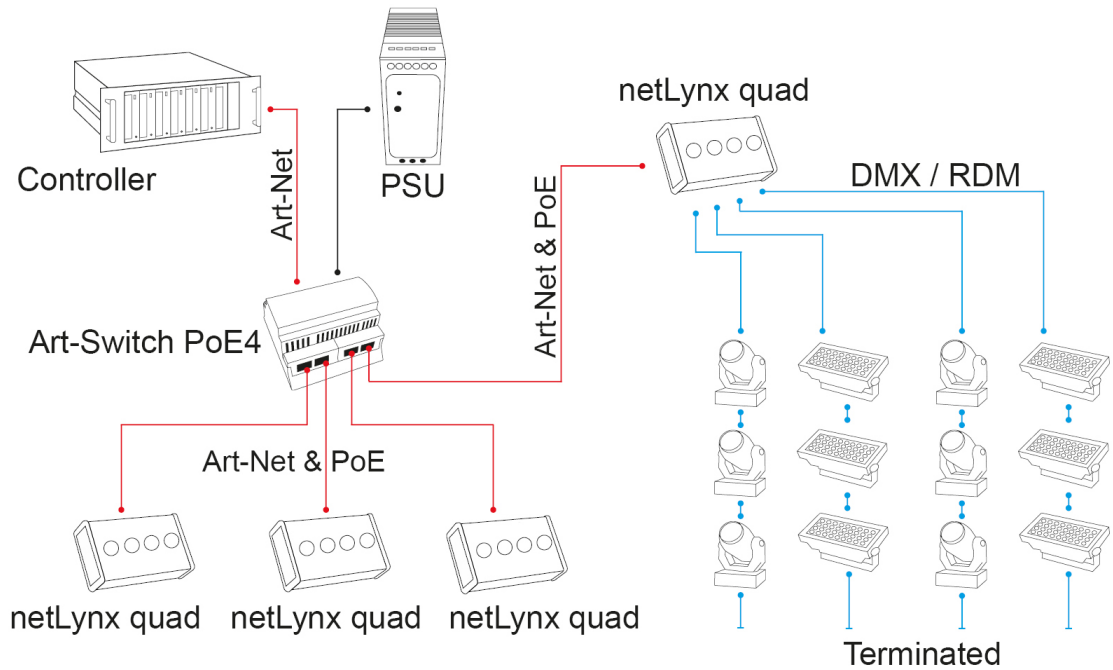

Configuration / Indication

- Internal web browser, DMX-Workshop
- Factory reset button / Squawk
- DHCP or static IP or LLRP negotiation
- LED Indication: Power / Network Activity / DMX

Control Protocols

- Ethernet: Art-Net 4, sACN, RDMnet LLRP
- Output: DMX512, DMX512 (1990), DMX512-A, RDM V1.0 (E1.20 - 2010)
- Input: DMX512, DMX512 (1990), DMX512-A

Data connection & protection

- RJ45 Ethercon (1 no.), isolated to 1 kV, supports 10/100BaseT and PoE (IEEE 802.3af)
- DMX Connector: XLR5 (4 no.)
- DMX mode: floating
- DMX isolation: n/a
- DMX ESD protection: 15 kV
- Electrocution protection: 425 VAC continuous connection (self-healing)

Ordering information

- Product code: netLynx quad
- Package contents: netLynx quad
- Accessories
 - PSU-24-0.75-XLR4
 - Art-Switch PoE4 & PSU-48-1-DR (powers up to 4 netLynx quad products)

Artistic Licence

Mounting diagram

Application diagram

In this example, four netLynx quad products are powered using PoE supplied by an Art-Switch POE4. Each netLynx quad can convert up to 4 Universes of data.

The Mould Making Workshop
Soby Mews
Bovey Tracey
TQ13 9JG
United Kingdom