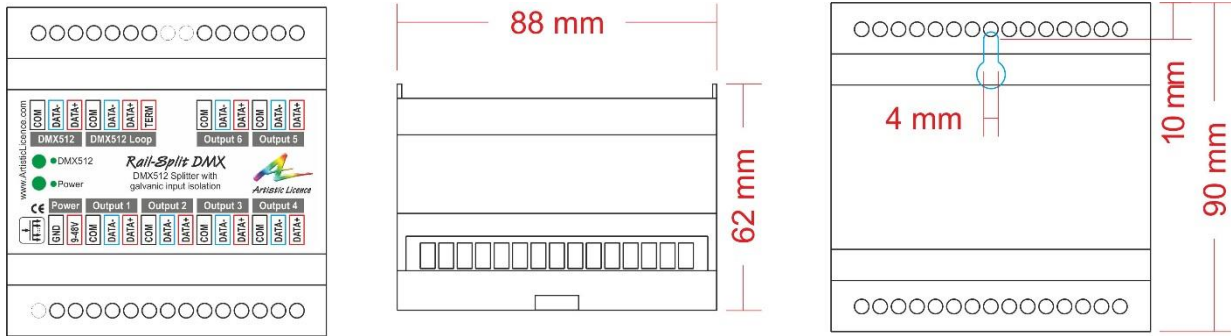

Mounting Drawing