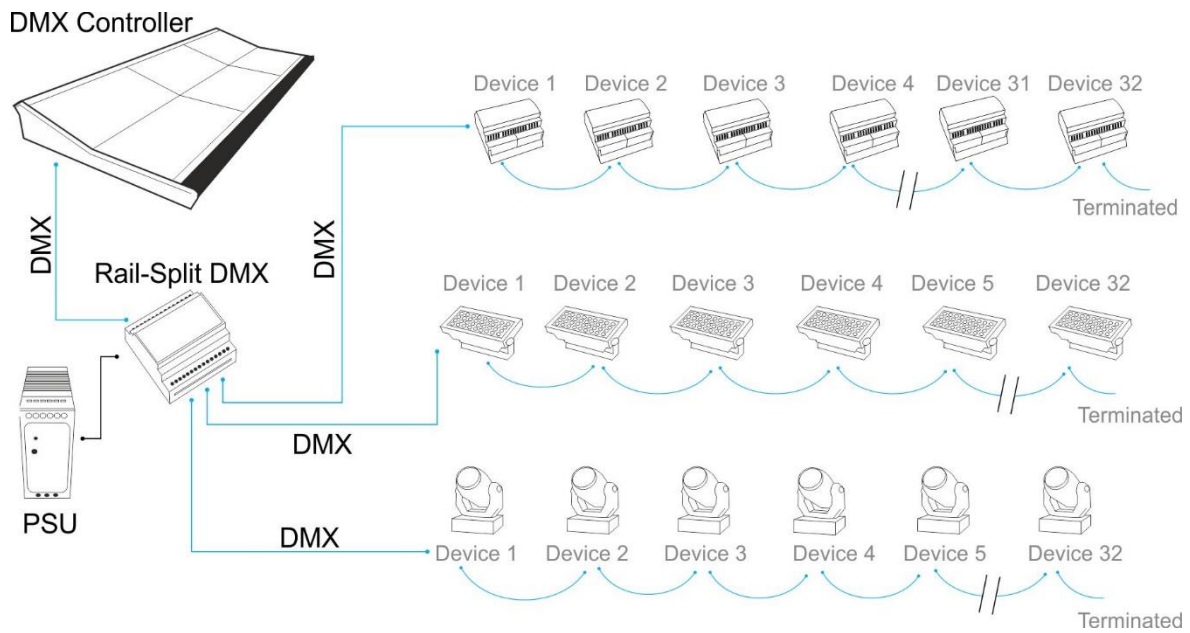

### Control / Data connections

- Control: 6 Port DMX Splitter
- Input Protocols: DMX512, DMX512(1990), DMX512-A
- Output Protocols: Same as input
- Input connector: (1) 3-pin screw terminal
- Loop-through connector: (1) 3-pin screw terminal
- Output Connector: (6) 3-pin screw terminal

### DMX512 Input/Outputs

- Input & Loop mode: Optically isolated
- Input & Loop isolation: 1 kV
- Input & Loop ESD protection: 12 kV
- Input & Loop voltage protection +/- 80 V
- Output mode: ground referenced
- Output ESD protection: 10 kV
- Output voltage protection +/- 10 V

### Package Contents

- Rail-Split DMX
- User Guide

### Ordering Info

Product Code: Rail-Split DMX

Accessories (not included): PSU-9-1.5-FER

Mounting Drawing

Application Drawing

[www.ArtisticLicence.com](http://www.ArtisticLicence.com)

Artistic Licence, The Mould Making Workshop  
Soby Mews, Bovey Tracey, TQ13 9JG, UK