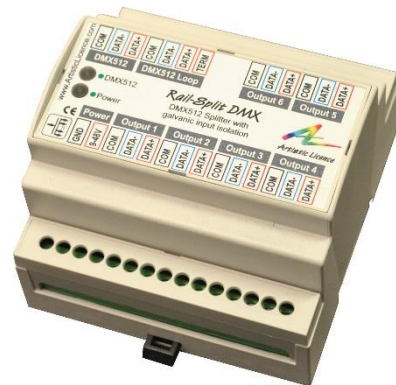

## Rail-Split DMX

### Description

6 port DMX512 splitter, housed in a DIN Rail Enclosure.

### Mechanical

- Housing: DIN Rail Case
- Material: Lexan Plastic - UL94-V0 rated
- Overall Dimensions: 88mm (W) x 90mm (H) x 62mm (D)
- Mass: 0.2kg
- Mounting: 35mm DIN Rail or Surface Mount
- Country of Manufacture: United Kingdom

### Power & Electrical

- Input Voltage: 9-48 VDC
- Input Connector: (1) 2-pin screw terminal
- Input Power (max): 8W
- Duty Cycle: 100% @ 25°C
- DC fuse: internal resettable fuse for control electronics