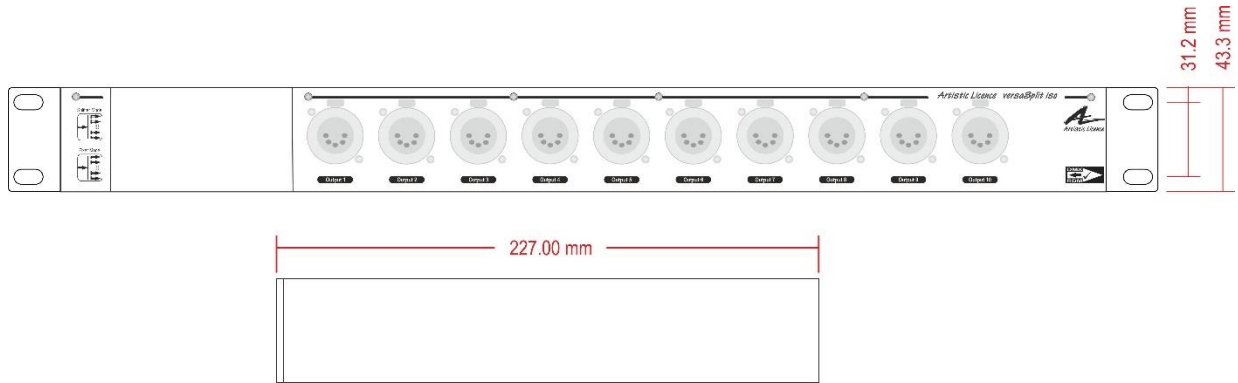

Configuration / Indication

- Input module: Split/Fix switch
- Input module: LED indication for power, isolation, DMX/RDM activity, collision/fix

Control / Data Connections

- Input Protocols: DMX512, DMX512(1990), DMX512-A, RDM
- Input Connectors: (1) 5-pin XLR, (1) 5-pin XLR loop-through
- Output Protocols: Same as input
- Output Connector: (10) 8-pin XLR

Package Contents

- versaSplit iso extreme xlr5-8
- IEC mains lead

Ordering Info

Product Code: vSplit iso extreme xlr5-8

Mounting Drawing

Application Drawing

In this example, the maximum number of DMX devices are driven on outputs 1 and 10.