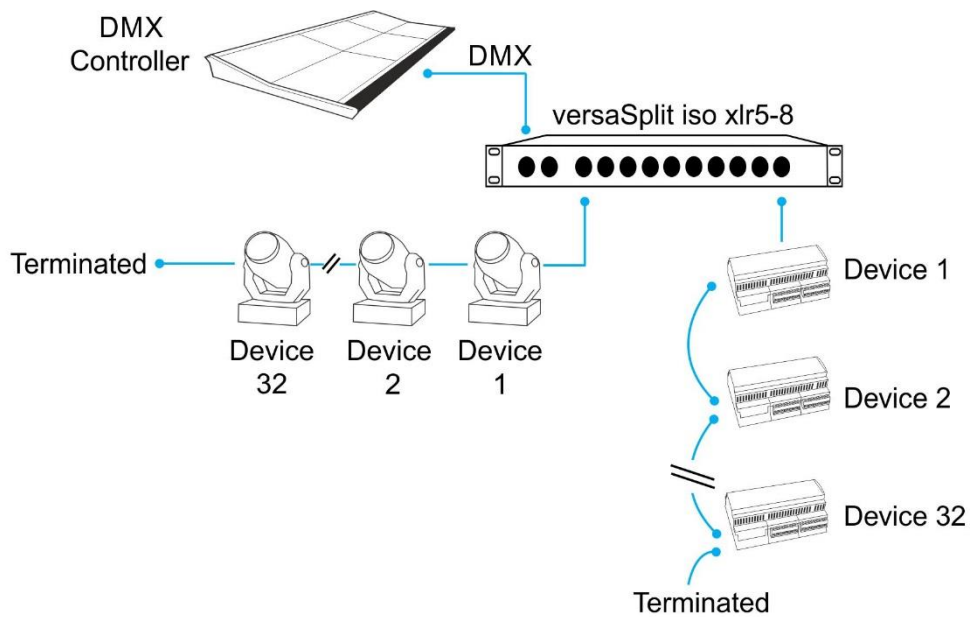

Configuration / Indication

- Input module: Split/Fix switch
- Input module: LED indication for power, isolation, DMX/RDM activity, collision/fix

Control / Data Connections

- Input Protocols: DMX512, DMX512(1990), DMX512-A, RDM
- Input Connectors: (1) 5-pin XLR, (1) 5-pin XLR loop-through
- Output Protocols: Same as input
- Output Connector: (10) 8-pin XLR

DMX512 Ports

- Input mode: optically isolated
- Input ESD protection: 12kV
- Input voltage protection: +/- 80V
- Output mode: isolated
- Output ESD protection: +15kV
- Electrocution protection: All outputs protected against continuous connection to 425 VAC (self-healing)
- Output conditioning: slew-rate limited

Package Contents

- versaSplit iso extreme xlr5-8
- IEC mains lead

Ordering Info

Product Code: vSplit iso extreme xlr5-8

Mounting Drawing

Application Drawing

In this example, the maximum number of DMX devices are driven on outputs 1 and 10.